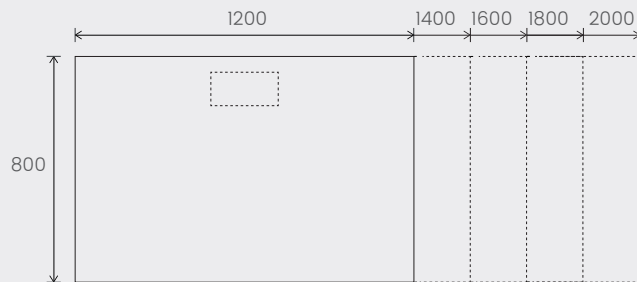

SYNOPTIQUE OVERVIEW OVERZICHT

Plateaux poste individuel - Worktops for individual workstations - Individuele bureaus

---